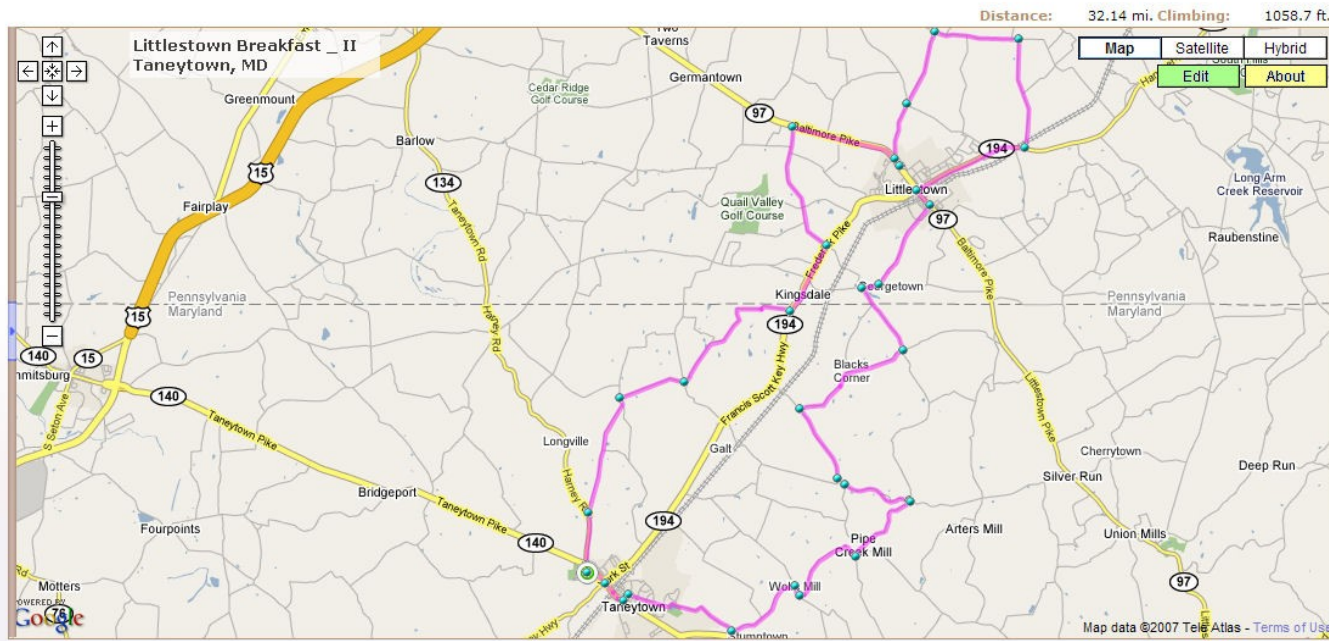

Littlestown Breakfast II – Map and Elevation Profile

route**slip**.com

Welcome, Bill

HOME

MY ROUTES

CREATE ROUTE

DISCOVER ROUTES

TRAINING JOURNAL

Logout.

BLOG

Create a Route

Elevation Profile: Littlestown Breakfast _ II