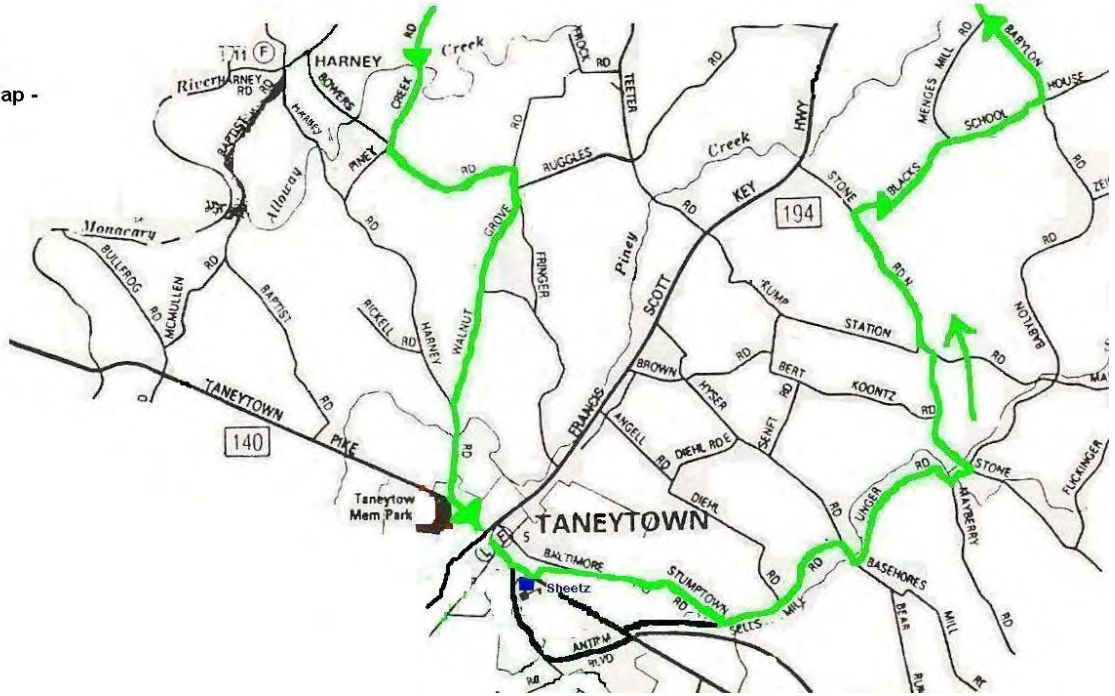

Maps for Rides: 66, 31, 23 Miles

PENNSYLVANIA

2006 Metric Century Map -
Taneytown Start

MARYLAND

Maps for Rides: 66, 31, 23 Miles

Century and Metric Map - Pennsylvania Portion

Pennsylvania Section