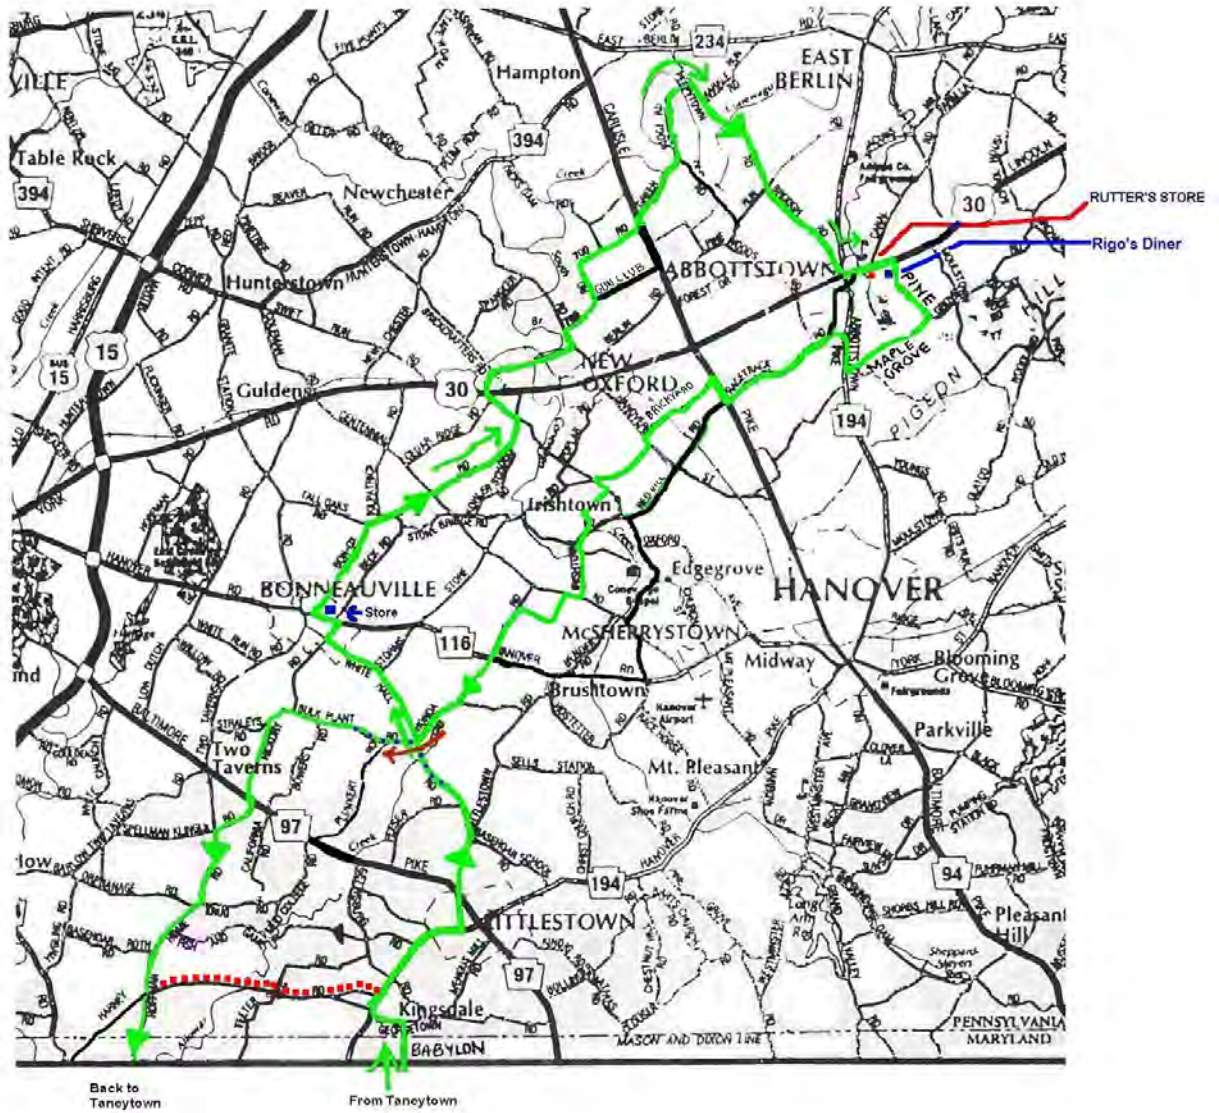

Maps for Rides: 66, 31, 23 Miles

PENNSYLVANIA

2006 Metric Century Map -
Taneytown Start

MARYLAND

Maps for Rides: 66, 31, 23 Miles

Century and Metric Map - Pennsylvania Portion

Pennsylvania Section