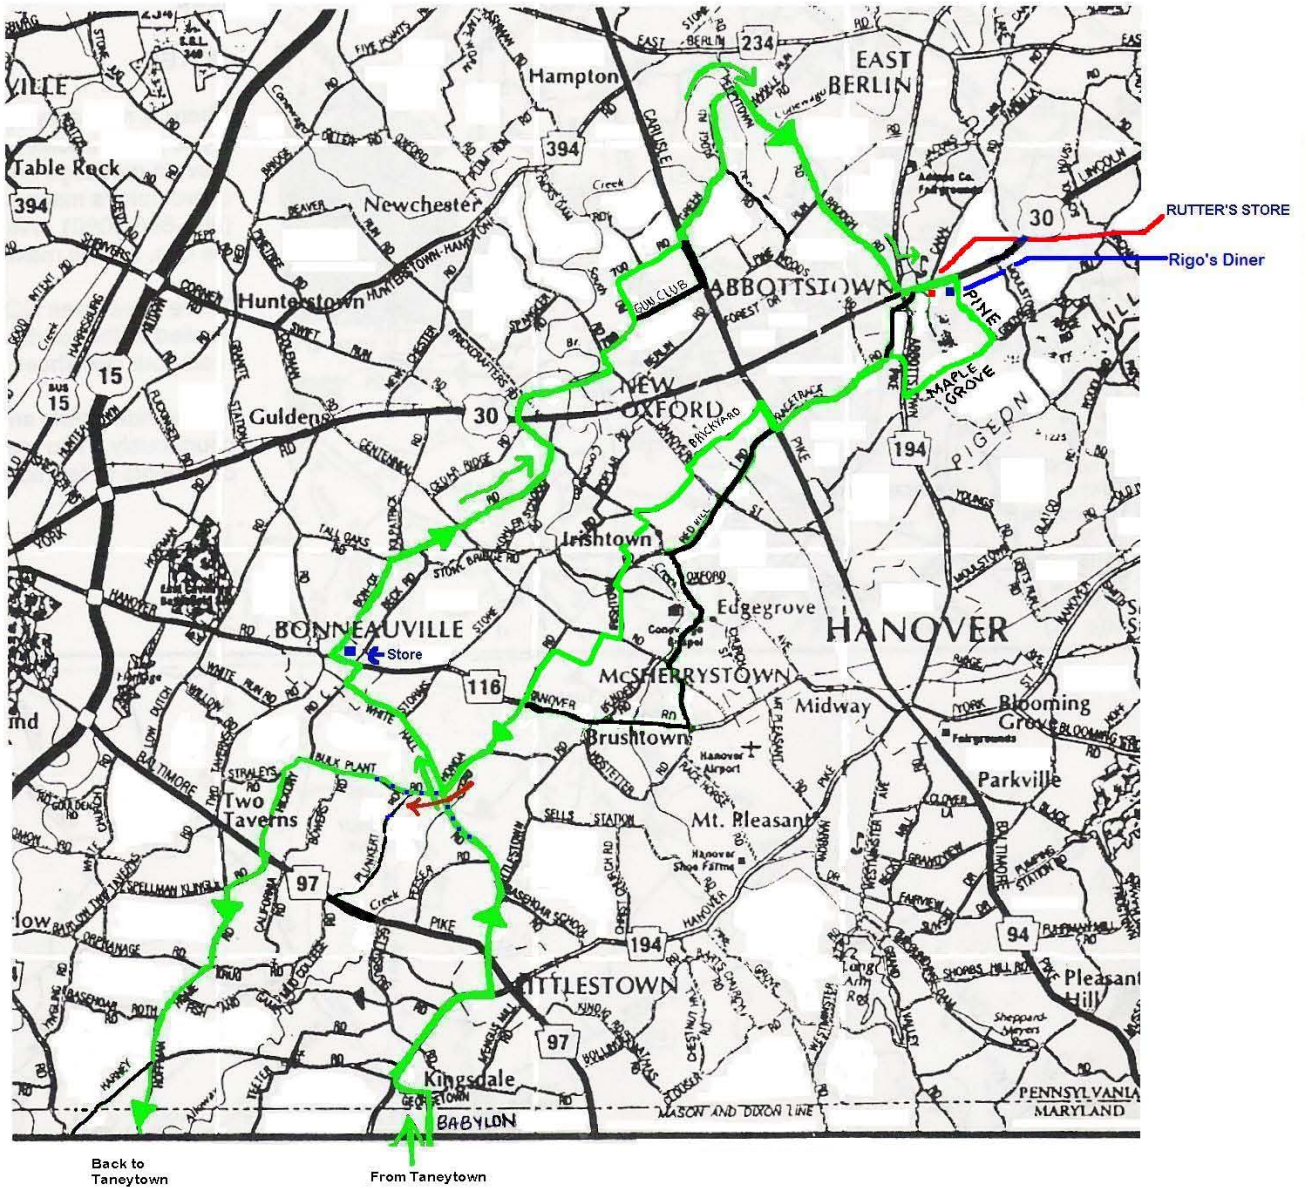

Maps for Rides: 104, 70, 61, 38 Miles - From Thurmont

Maps for Rides: 104, 70, 61,38 Miles - From Thurmont

Century and Metric Map - Pennsylvania Portion

Pennsylvania Section