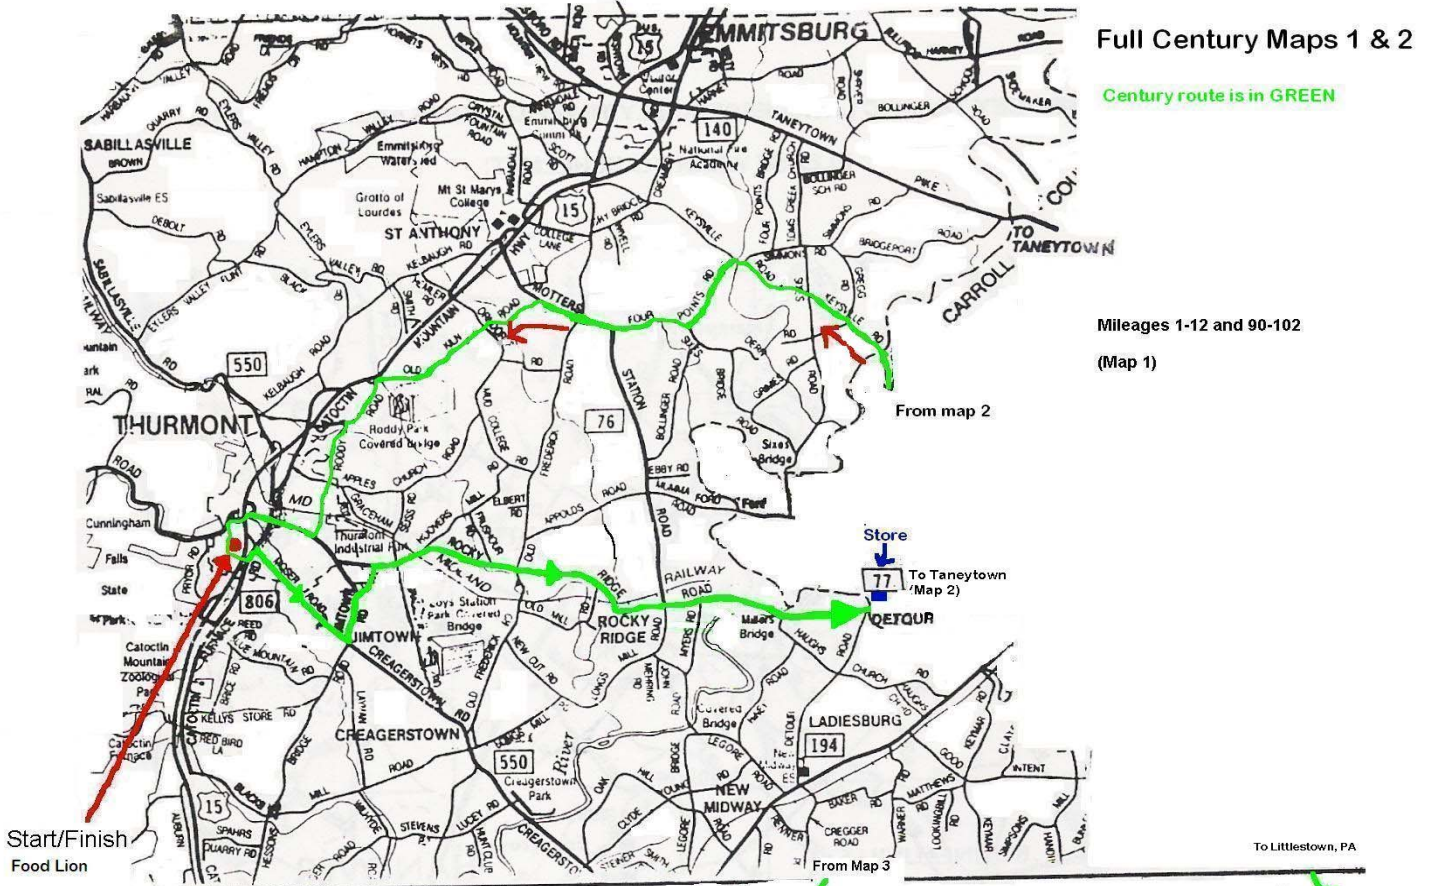

Maps for Rides: 104, 70, 61, 38 Miles - From Thurmont

Maps for Rides: 104, 70, 61,38 Miles - From Thurmont

Century and Metric Map - Pennsylvania Portion

Pennsylvania Section