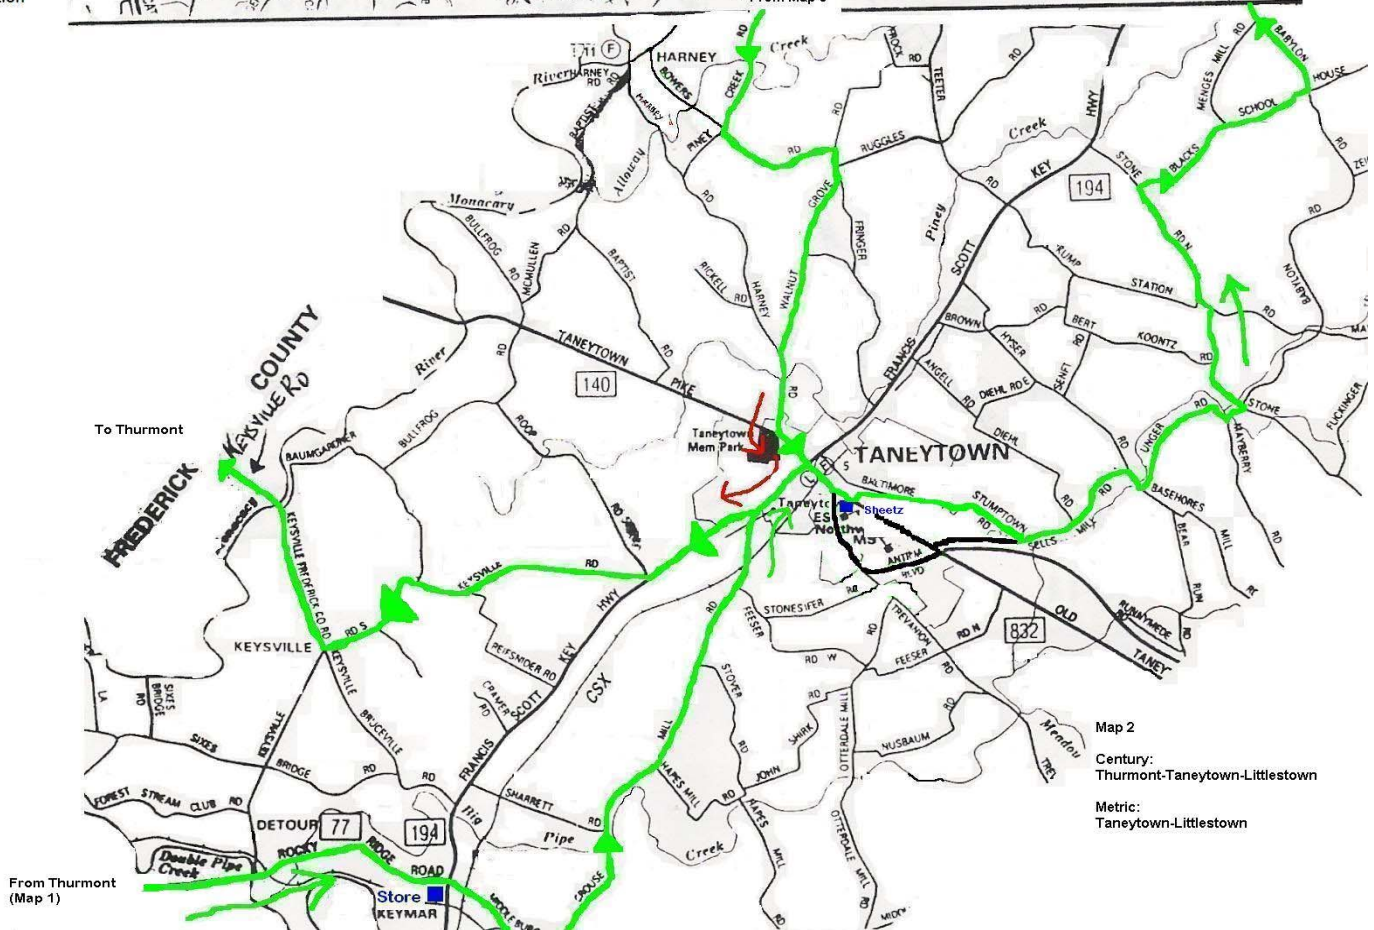

Maps for Rides: 104, 70, 61, 38 Miles - From Thurmont

Maps for Rides: 104, 70, 61,38 Miles - From Thurmont

Century and Metric Map - Pennsylvania Portion

Pennsylvania Section